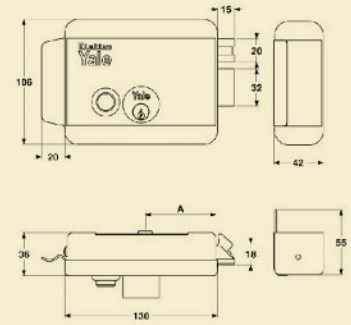

IT1404
ELECTRIC RIM LOCK LH
68800602

IT2804
RIM LOCK RH
63000601

IT7097
RIM LOCK RH
Y61023601

IT101
RIM LOCK RH
63026601

Yale

IT7275
MORTICE LOCK WITH CYLINDER
22-8545-S70-KK-22-11

IT7250
MORTICE LOCK WITH CYLINDER
22-8545-S64-KK-02-11