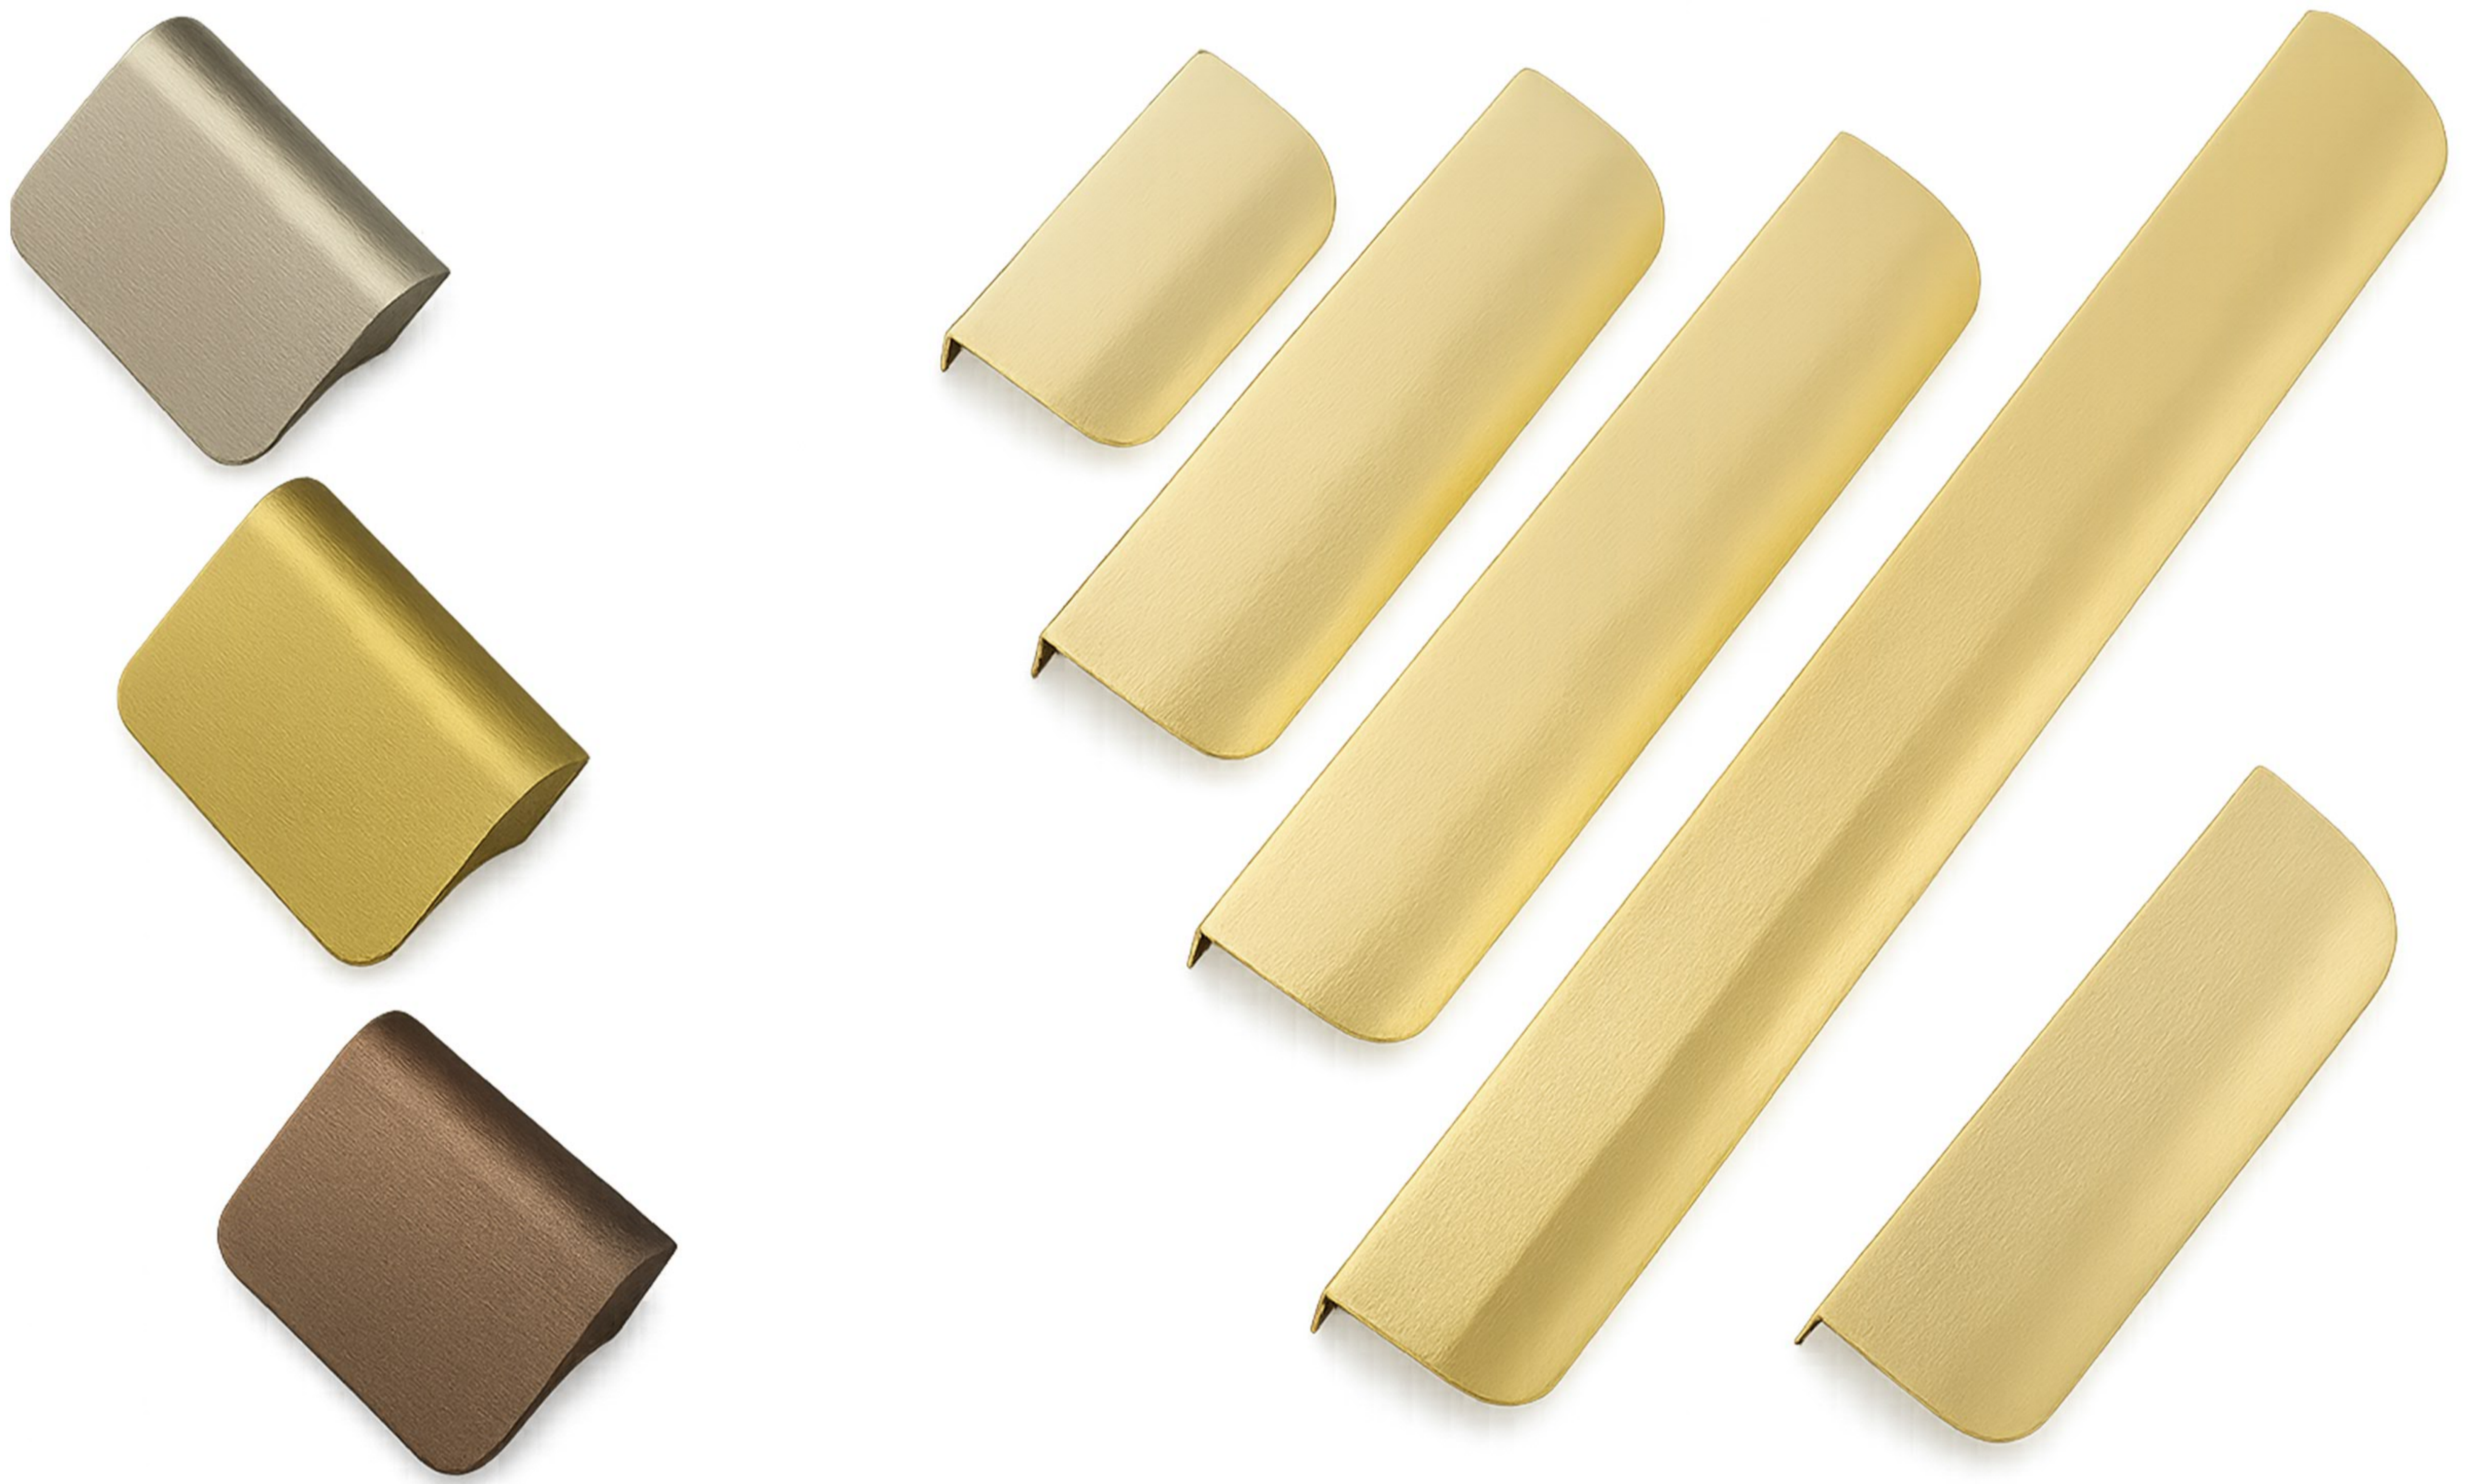

## 9124

Material : **Aluminium**

Matt Black

Gold

Antique Brush Matt

Size | 704mm | 320mm | 128mm | 32mm