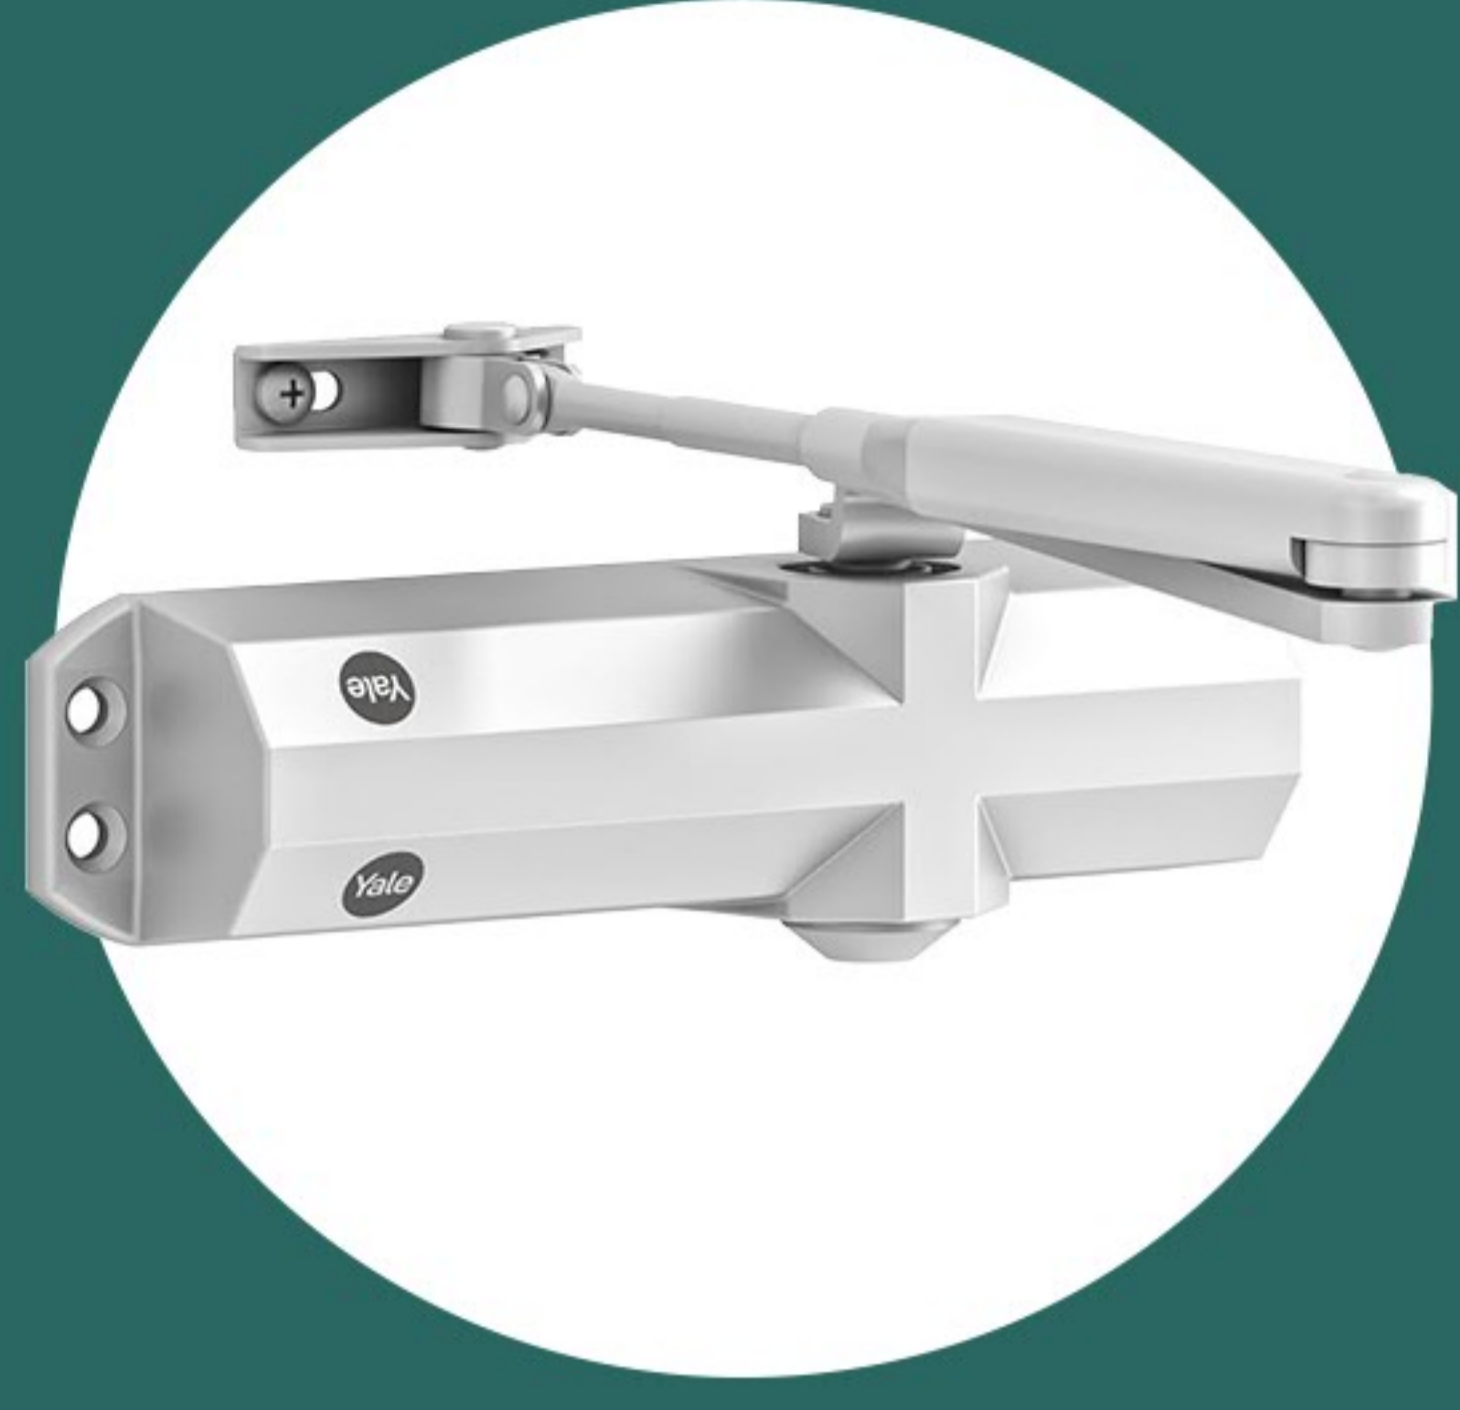

Yale®

Protection for the home, peace for the mind

THE BRAND COLLECTION

Powered by Starco Hardware

ملاحظة: مجرد لمحة مختارة من المنتجات - اطلب الكتالوج الكامل لاستكشاف التشكيلة كاملة.
Note : Selected highlights only – Request the full catalog to explore the entire range.