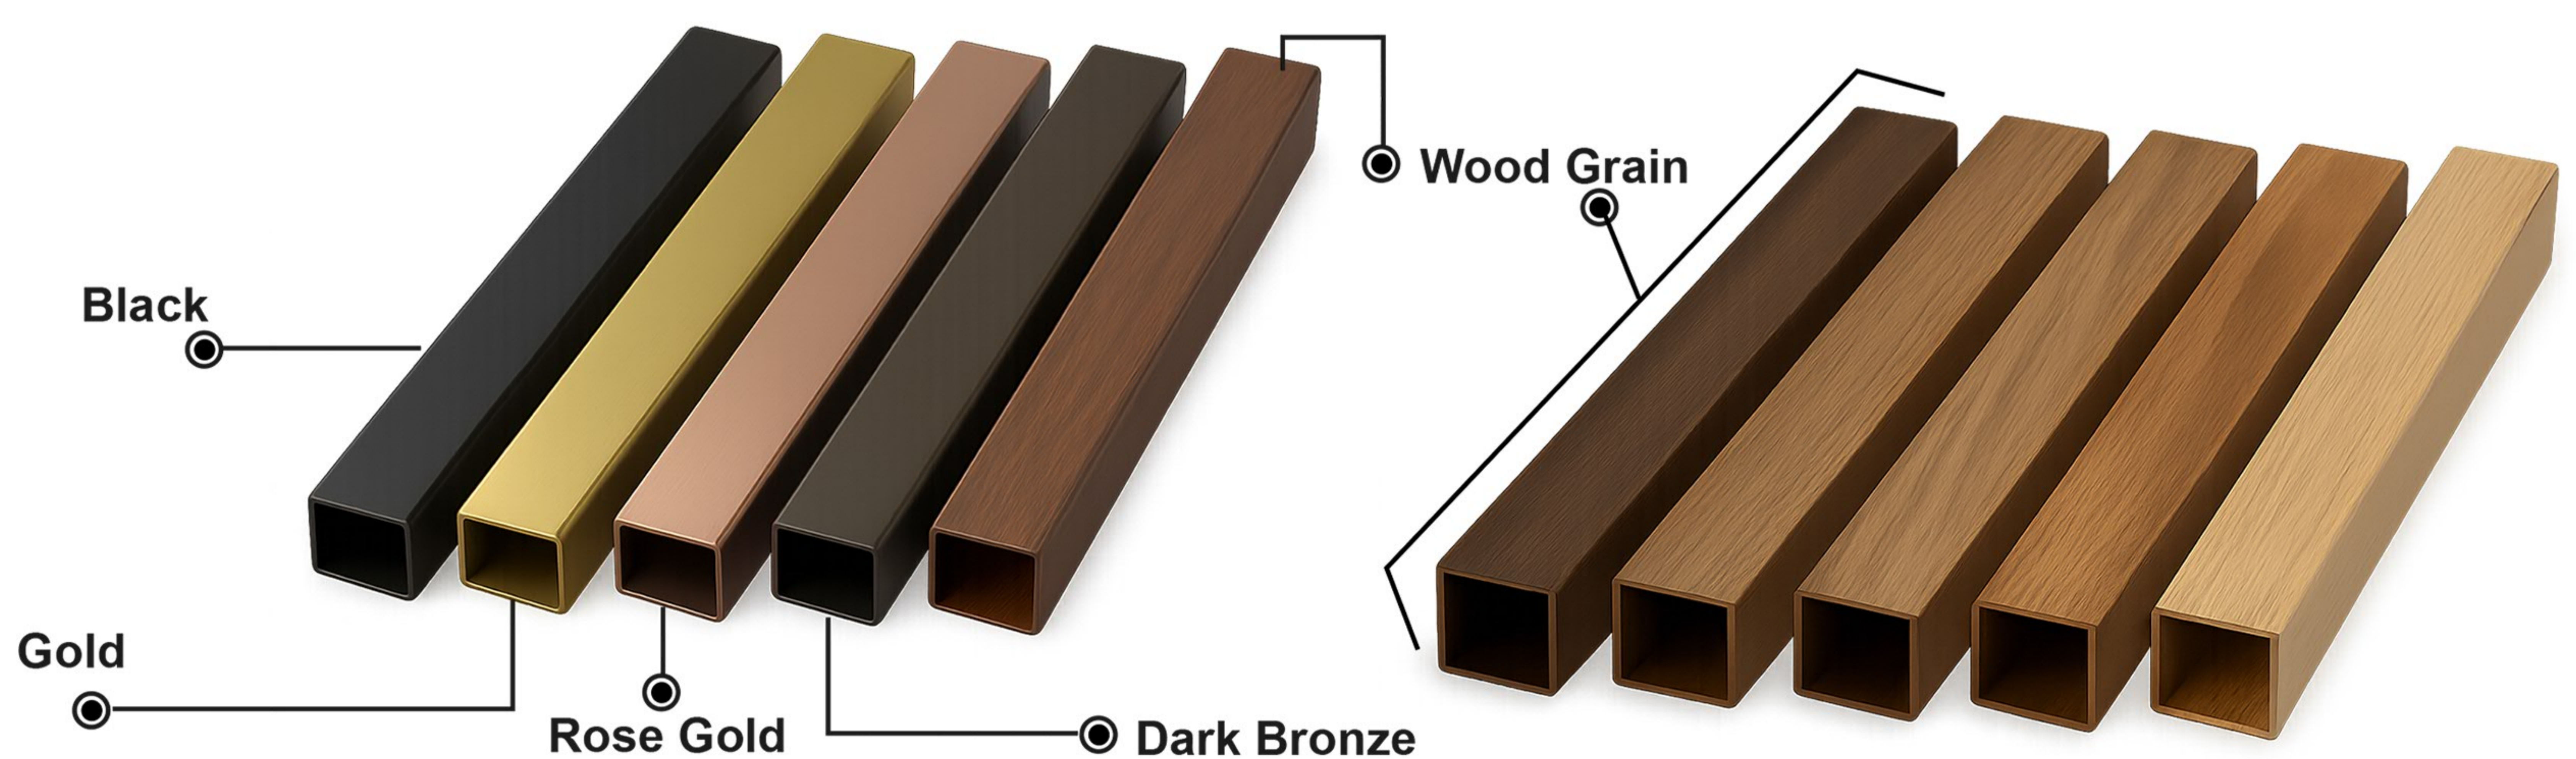

**Hinges:**  
High-quality 5K slim soft closing

**Colors:**  
Aluminum: black, gold, rose gold, dark bronze, and wood grain.  
Glass: clear, grey, bronze, reflective grey, reflective bronze.